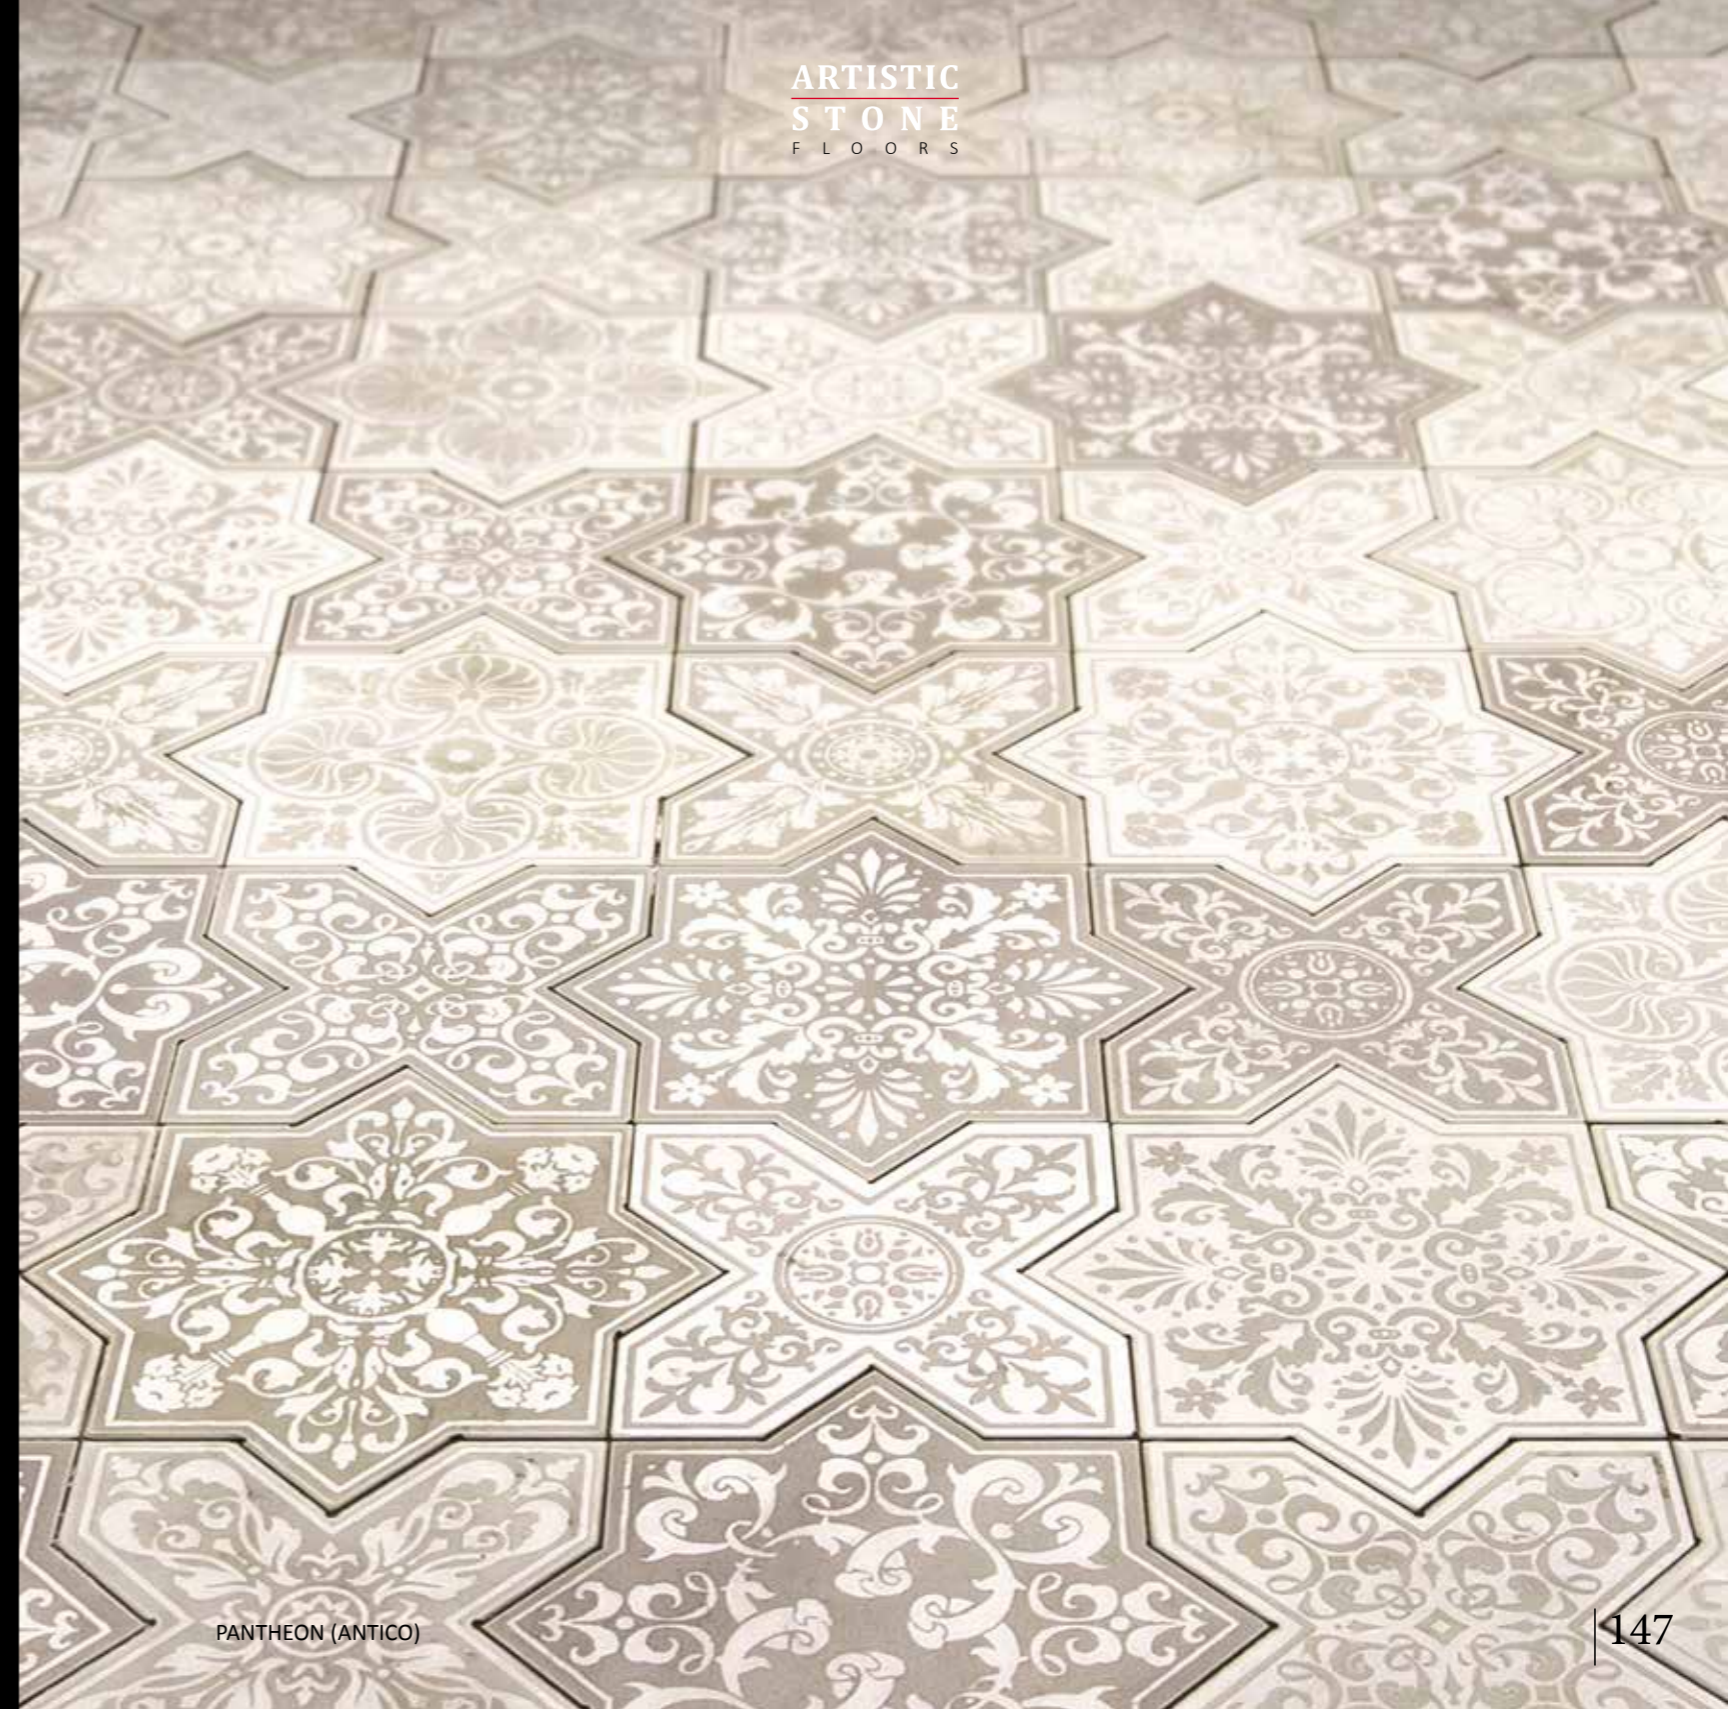

PANTHEON (BLUE)
(PNT-4)

IRREGULAR x 10 mm
IRREGULAR x 3/8"

PANTHEON (GREY)
(PNT-6)

IRREGULAR x 10 mm
IRREGULAR x 3/8"

PANTHEON (BLACK)
PANTHEON (ANTICO)
PANTHEON (BLUE)

PANTHEON (ANTICO)
(PNT-3)
IRREGULAR x 10 mm
IRREGULAR x 3/8"