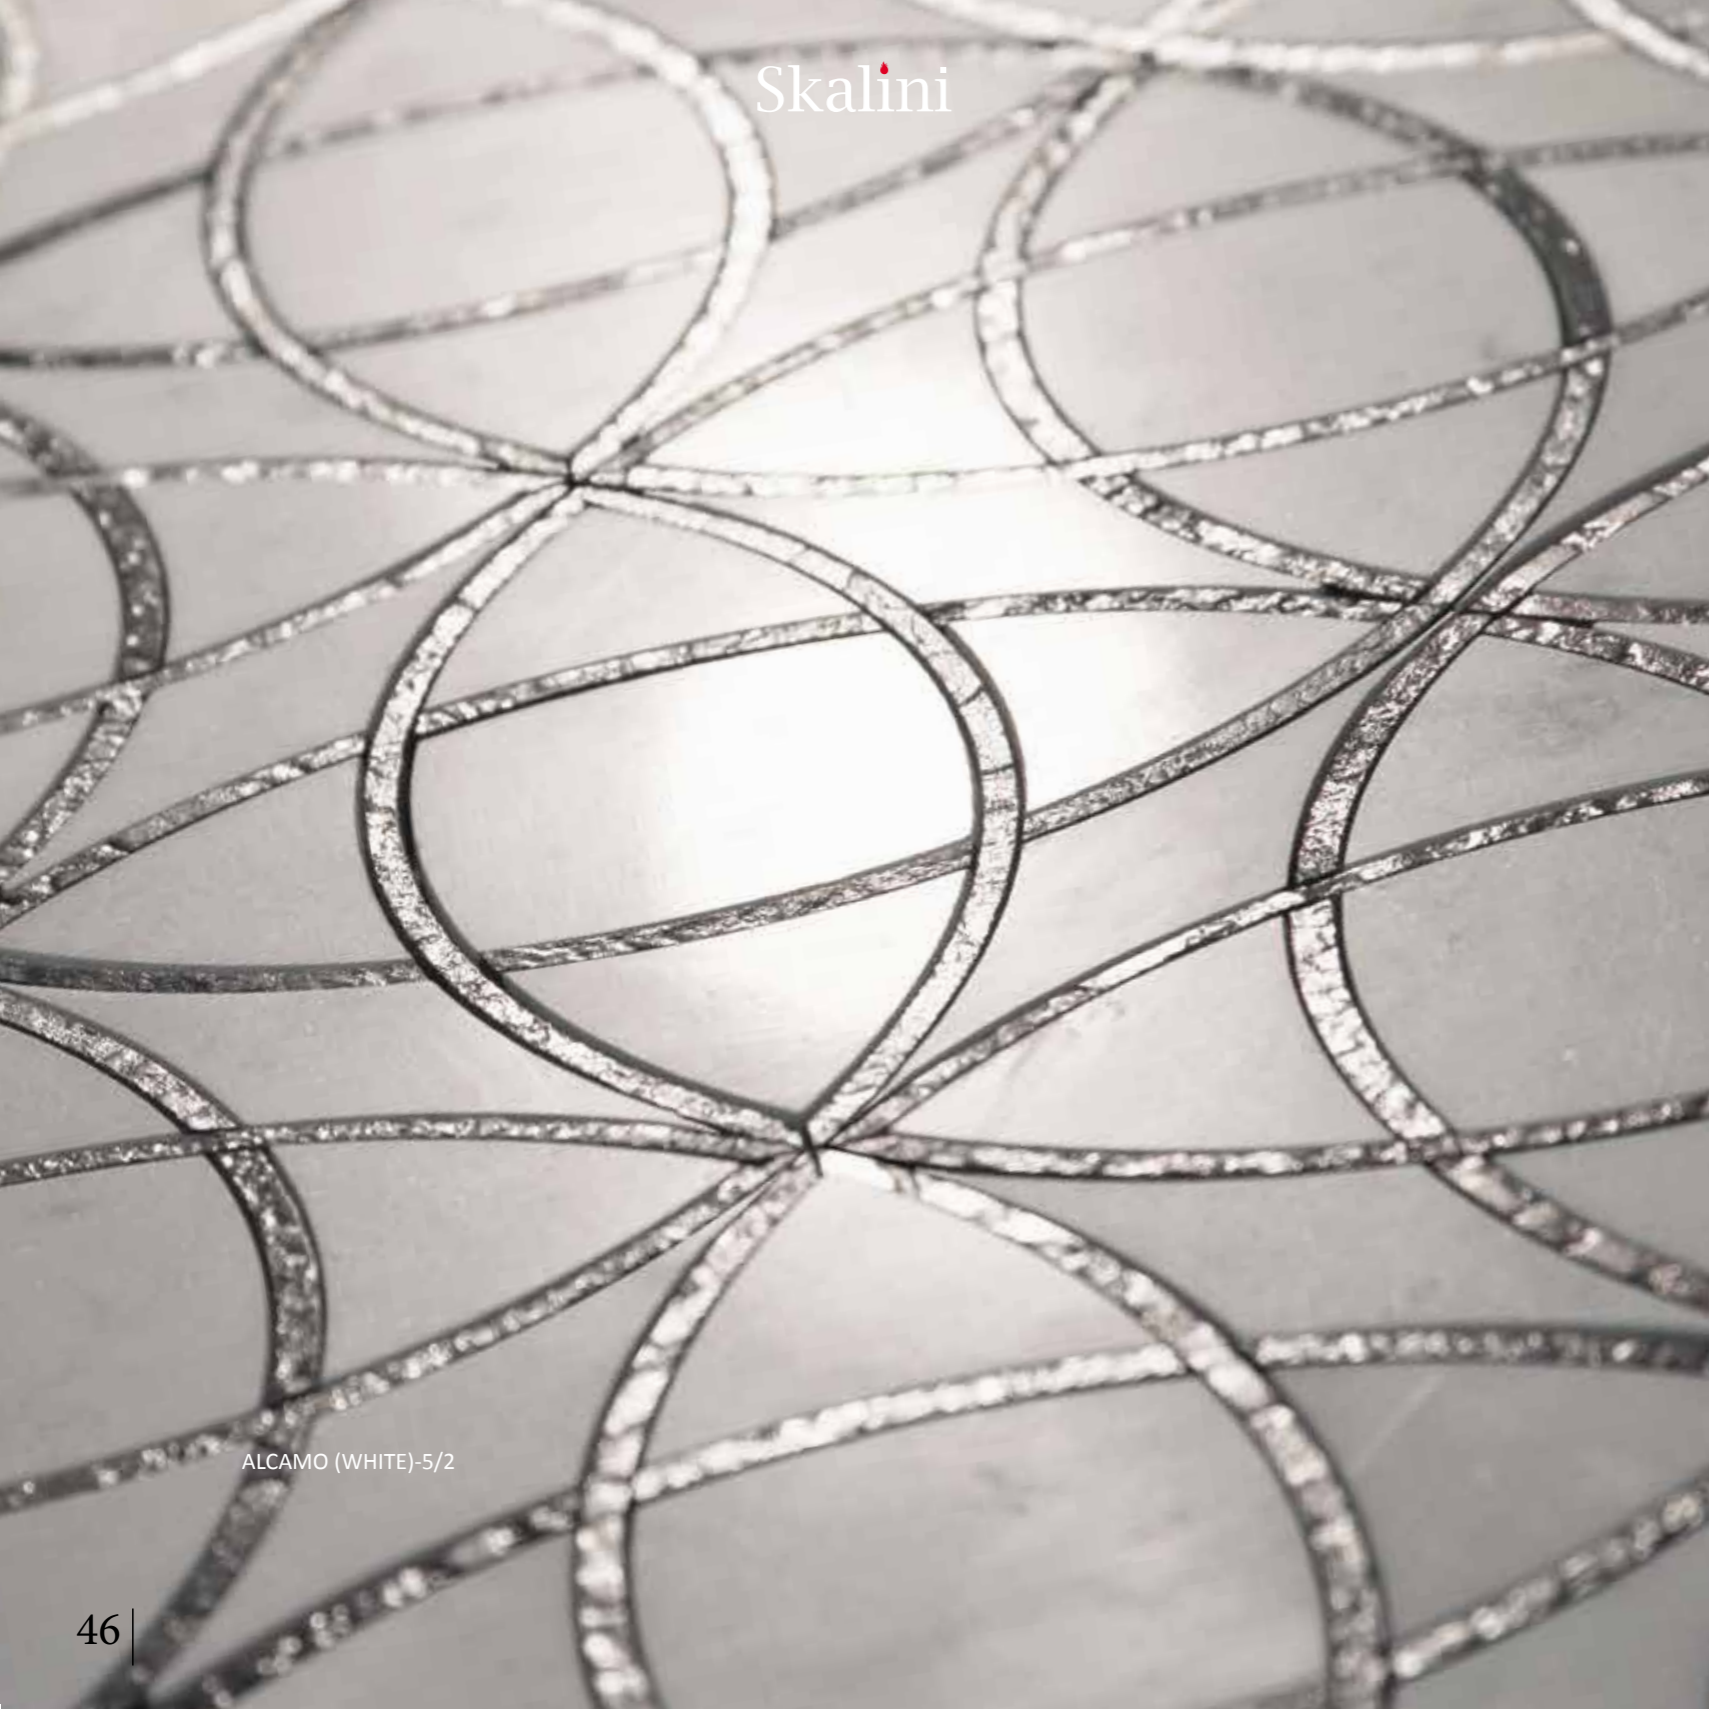

ALCAMO (WHITE)-5/2
(ACM (W)-5/2)

305 x 305 x 10 mm
12" x 12" x 3/8"

305 x 305 x 10 mm
12" x 12" x 3/8"

305 x 305 x 10 mm
12" x 12" x 3/8"