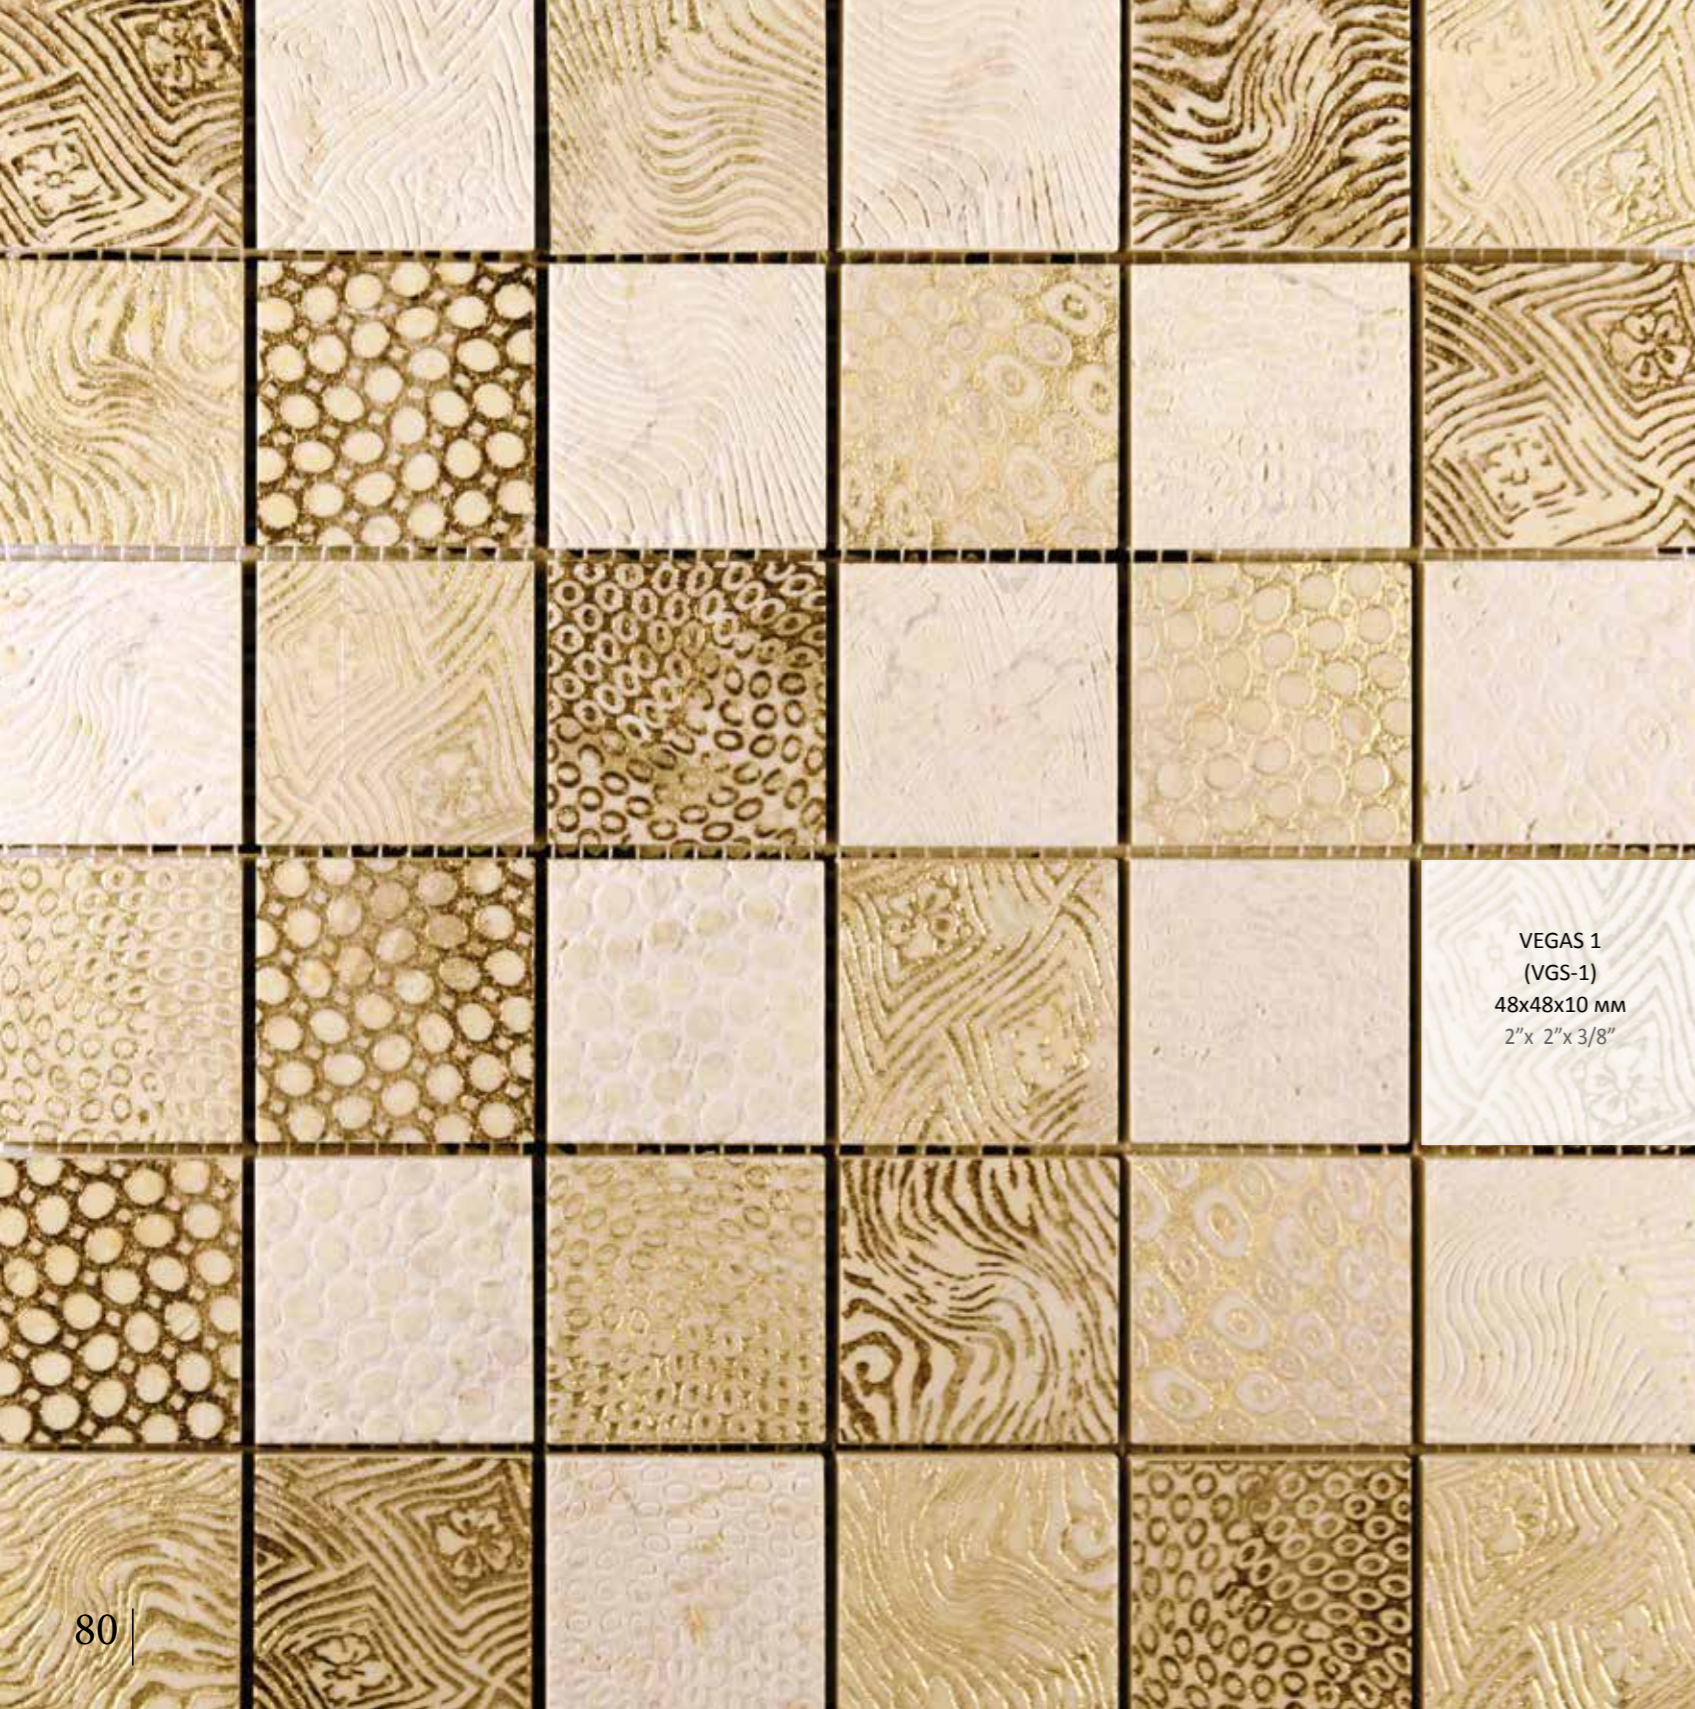

VEGAS 1

VEGAS 1
(VGS-1)
48x48x10 mm
2" x 2" x 3/8"