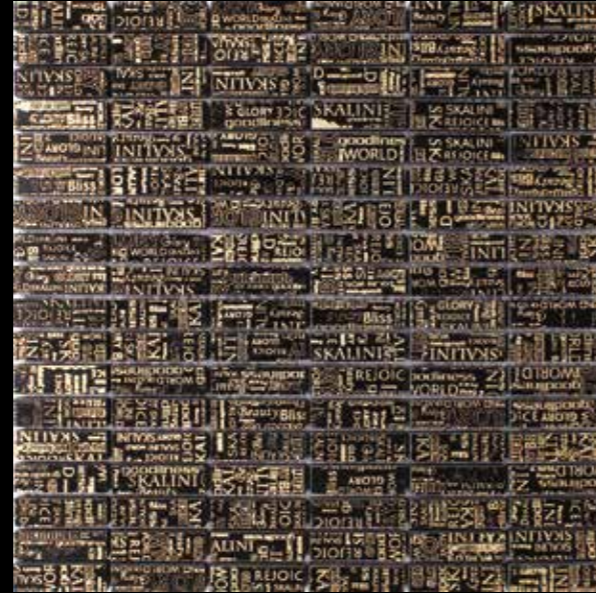

IMPRESS 6
(IMS-6)
15 x 48 x 10 mm
0,6" x 2" x 3/8"

Impress